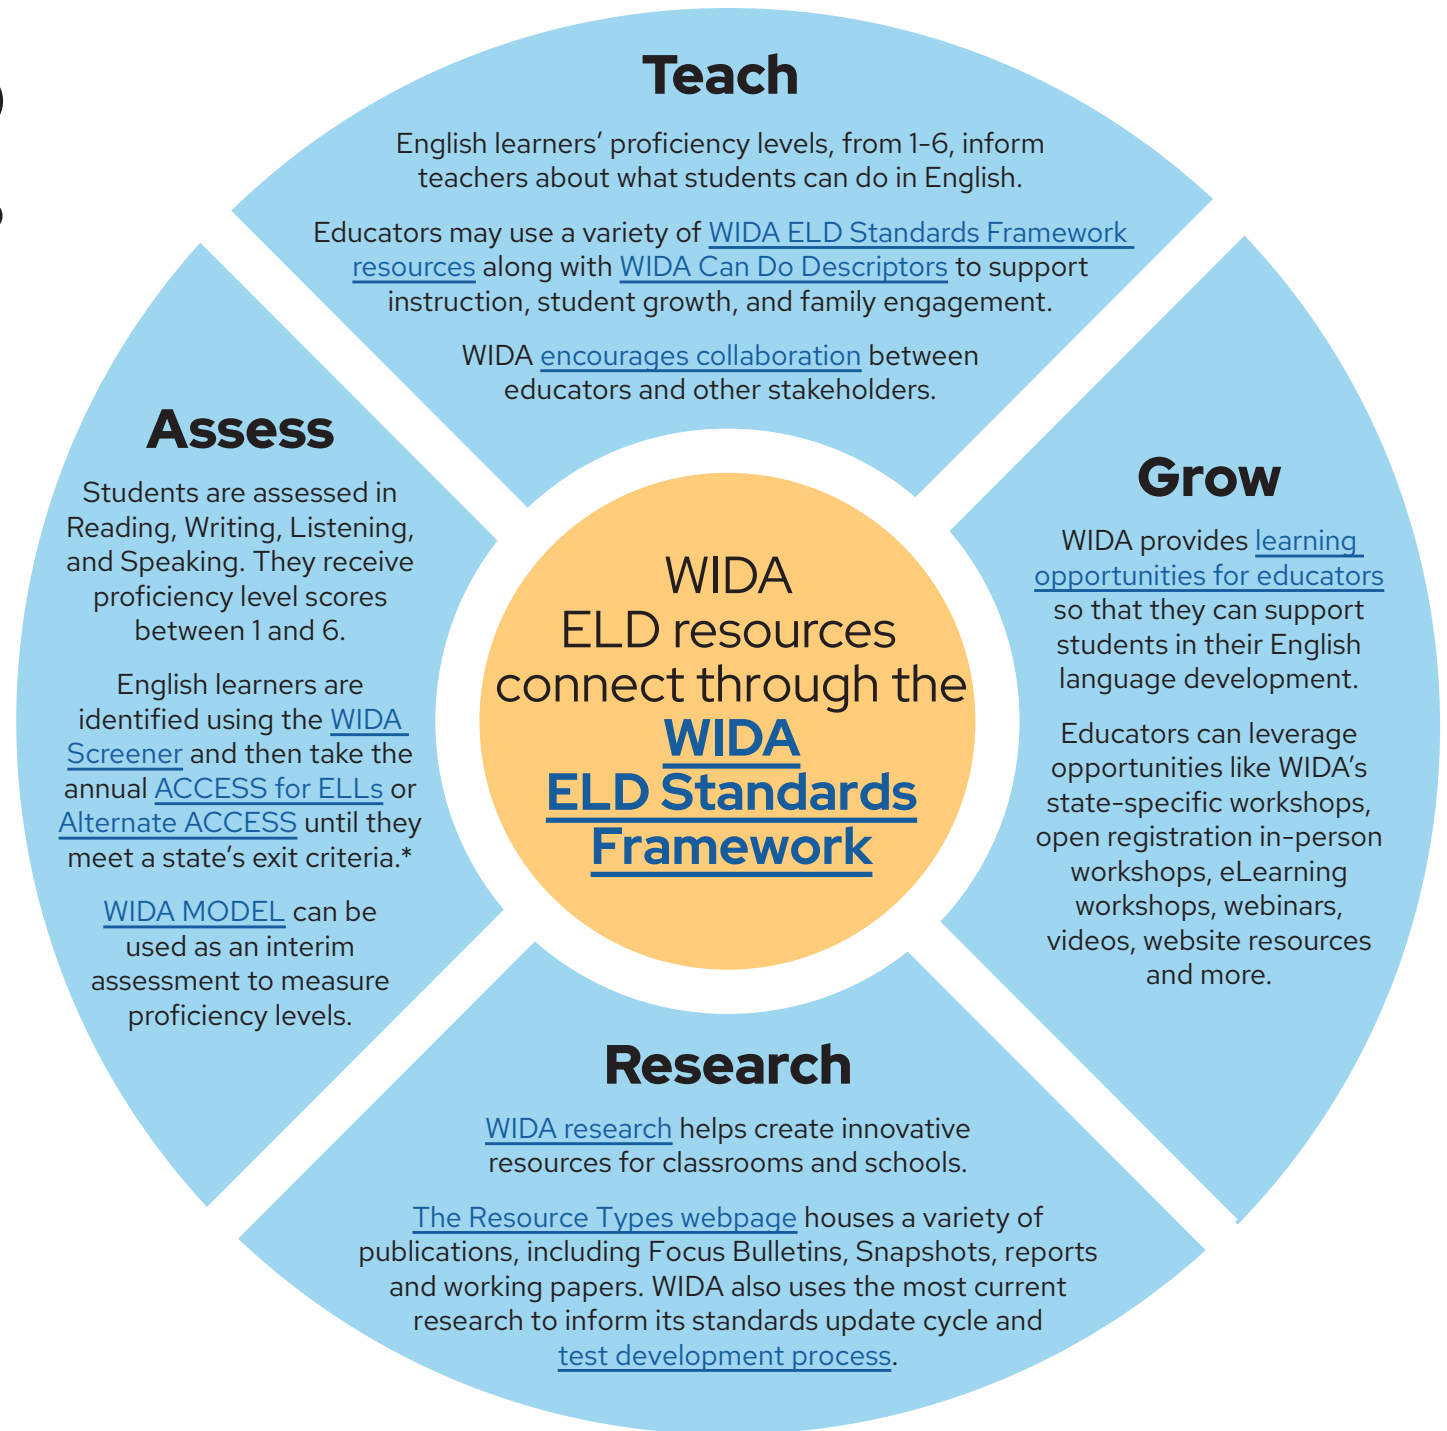

WIDA ELD Essentials

WIDA English Language Development (ELD) resources focus on what multilingual learners *can do* as they read, write, listen and speak.

wida.wisc.edu

WIDA is housed within the Wisconsin Center for Education Research at the University of Wisconsin-Madison.
© 2023 The Board of Regents of the University of Wisconsin System, on behalf of WIDA

*See your state page at [wida.wisc.edu](#) for professional learning and assessment information (including identification and exit criteria).